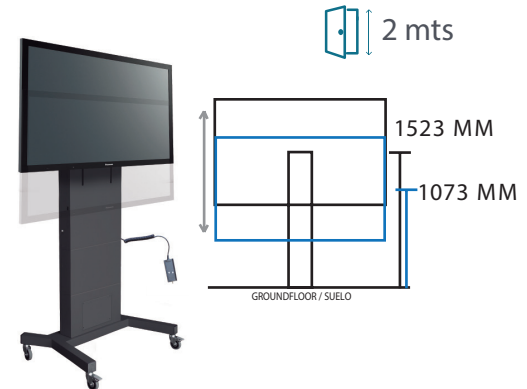

Display mounts & stands

Soportes universales para monitores

RANGE / FAMILIA

WALL TO FLOOR
SOLUTIONS / PARED

MOBILE STAND
SOLUTIONS / RUEDAS

STANDARD

SPECIALLY DESIGNED FOR LARGE FORMAT
DISPLAYS
/ PARA MONITORES DE GRAN FORMATO

MIP MOT STANDARD

MIF MOT STANDARD

STANDARD DUO

VIDEOCONFERENCE INSTALLATIONS
/ PARA INSTALACIONES DE
VIDEOCONFERENCIA

MIP MOT STANDARD DUO

MIF MOT STANDARD DUO

STANDARD 600

SPECIALLY DESIGNED FOR LARGE FORMAT
DISPLAYS