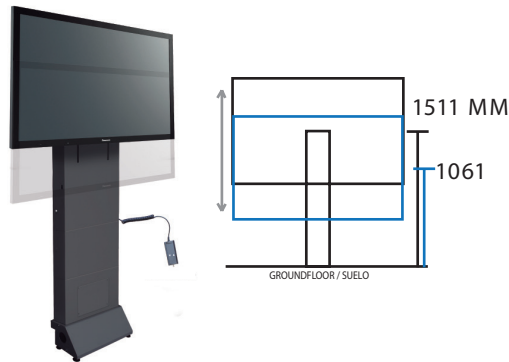

Display mounts & stands

Soportes universales para monitores

RANGE / FAMILIA

WALL TO FLOOR
SOLUTIONS / PARED

MOBILE STAND
SOLUTIONS / RUEDAS

STANDARD

SPECIALLY DESIGNED FOR LARGE FORMAT
DISPLAYS
/ PARA MONITORES DE GRAN FORMATO

MIP MOT STANDARD

MIF MOT STANDARD

STANDARD DUO

VIDEOCONFERENCE INSTALLATIONS
/ PARA INSTALACIONES DE
VIDEOCONFERENCIA

MIP MOT STANDARD DUO

MIF MOT STANDARD DUO

STANDARD 600

SPECIALLY DESIGNED FOR LARGE FORMAT
DISPLAYS